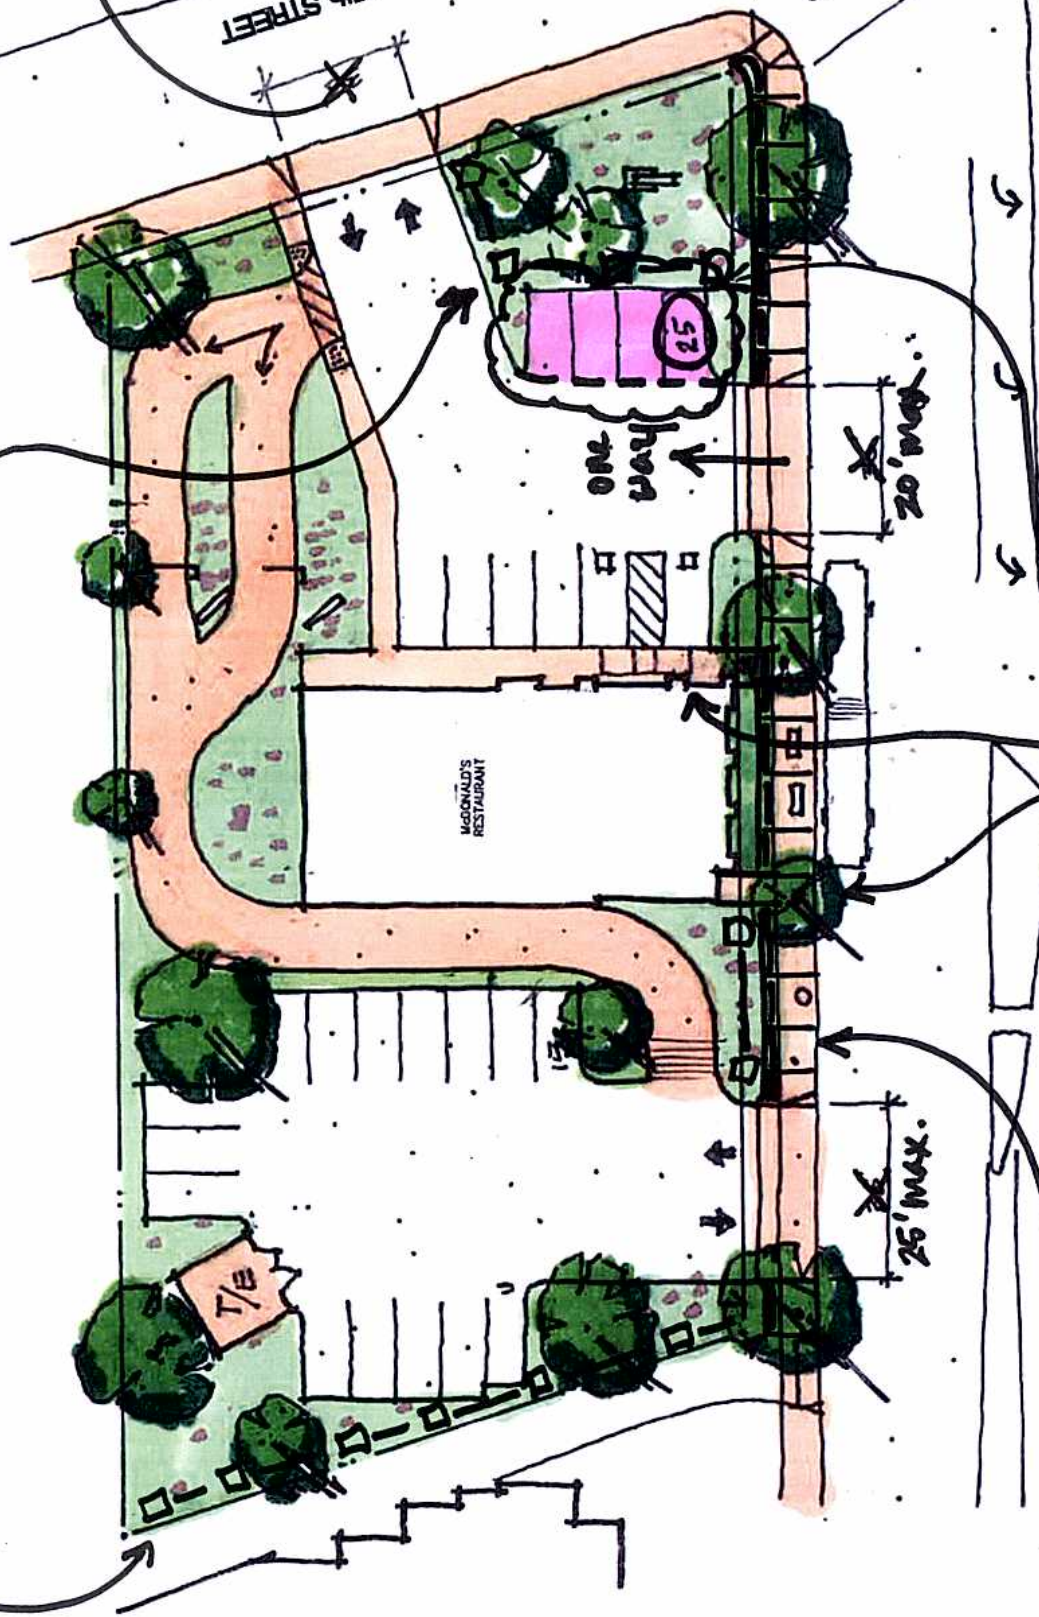

Add decorative low fencing and/or trellises to screen north & south parking lots.

25' max.

45th STREET

20' max.

ONE WAY

MCDONALD'S RESTAURANT

TELEGRAPH AVE

25' max.

Council direction requested  
on number of spaces in South Lot

Connect entrance walkways directly to sidewalk.

Widen sidewalk along Telegraph to a minimum of 10 feet.